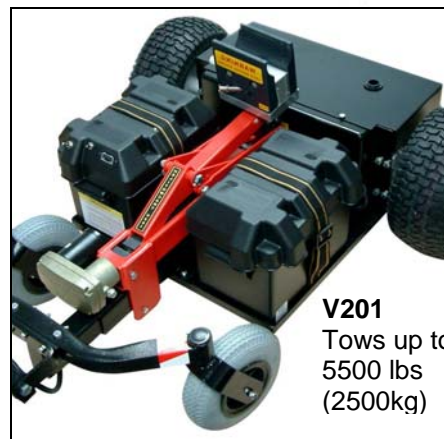

Heli Carriers

New!

Tow Carts

V1020
Lifts up to
4500 lbs
(2000 kg)

**Incredibly
Easy to Use!**

**A True
Workhorse!**

New! Helicopter Carriers

Heavy Duty construction
With Large Adherent Wheels
Ideal for Tough Winter Weather
& Challenging Terrain

Effortless Maneuvering
& Attachment process

Complete hanging process
Performed in less than 5 minutes !

Powerful hydraulic system
Easy Hand Grip controls

3 models available:
V1020 (lifts up to 4500 lbs)
V1022 (lifts up to 7500 lbs)
V1030 (lifts up to 9500 lbs)

Offers 7" (18 cm) bottom clearance

Most polyvalent unit on market!

Compatible with R44 to B412
& Agusta 139 to King Air

V614
Tows up to
18000 lbs!
(8100 kg)

V614
Joystick

V201
Tows up to
5500 lbs
(2500kg)

Fun!
& Easy to use
Powerful traction
Pneumatic wheels
For challenging surfaces