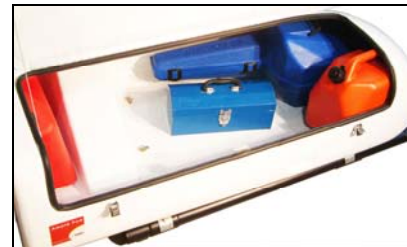

Effortless Maneuvering
& Attachment process

Complete hanging process
Performed in less than 5 minutes !

Powerful hydraulic system
Easy Hand Grip controls

3 models available:
V1020 (lifts up to 4500 lbs)
V1022 (lifts up to 7500 lbs)
V1030 (lifts up to 9500 lbs)

Safest attachment block

High quality locking block for
Safe attachment to helicopter

AT44

Ample Pods

Impressive Storage Capacity
427 litres capacity / 112 U.S. Gallon

For **R44**

Great Advantages

Pivot attachment for free skid movement
Double handle for easy carrying
Large door opening
Left & Right units available