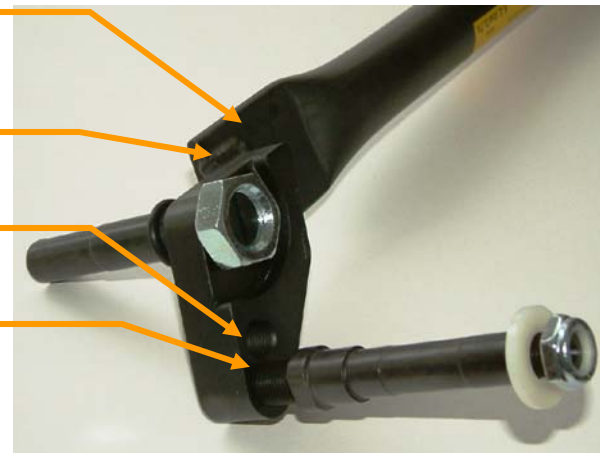

Wheels

For **Robinson** helicopters only!

Shipping overnight!
Competitive prices!

Helicopter	Wheel Model	Tire	Min. Arm Length	Max. Arm Length
Robinson 22	V22	9" (22.8cm)	17" (43.2cm)	22 1/2" (57.1cm)
Robinson 44	V44	10" (25.4cm)	17" (43.2cm)	22 1/2" (57.1cm)

- All Corrosion Resistant Components
- Sturdy Construction
- Threaded Axles
- Adjustable Ground Clearance:
1 3/4" to 2 3/16" (4.5cm to 5.5cm)

www.helitowcart.com +1.418.561.4512 in Canada