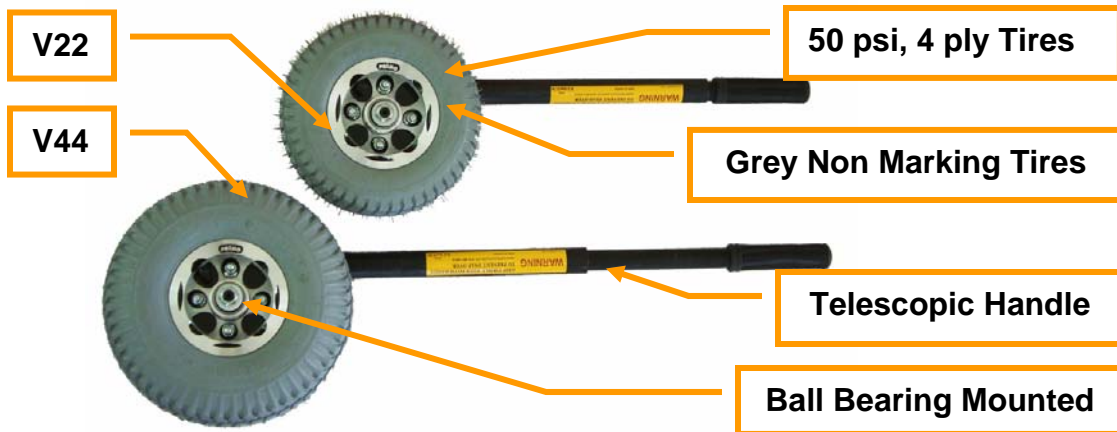

Wheels

For **Robinson** helicopters only!

Shipping overnight!
Competitive prices!

Helicopter	Wheel Model	Tire	Min. Arm Length	Max. Arm Length
Robinson 22	V22	9" (22.8cm)	17" (43.2cm)	22 1/2" (57.1cm)
Robinson 44	V44	10" (25.4cm)	17" (43.2cm)	22 1/2" (57.1cm)

- All Corrosion Resistant Components
- Sturdy Construction
- Threaded Axles
- Adjustable Ground Clearance:
1 3/4" to 2 3/16" (4.5cm to 5.5cm)

www.helitowcart.com +1.418.561.4512 in Canada