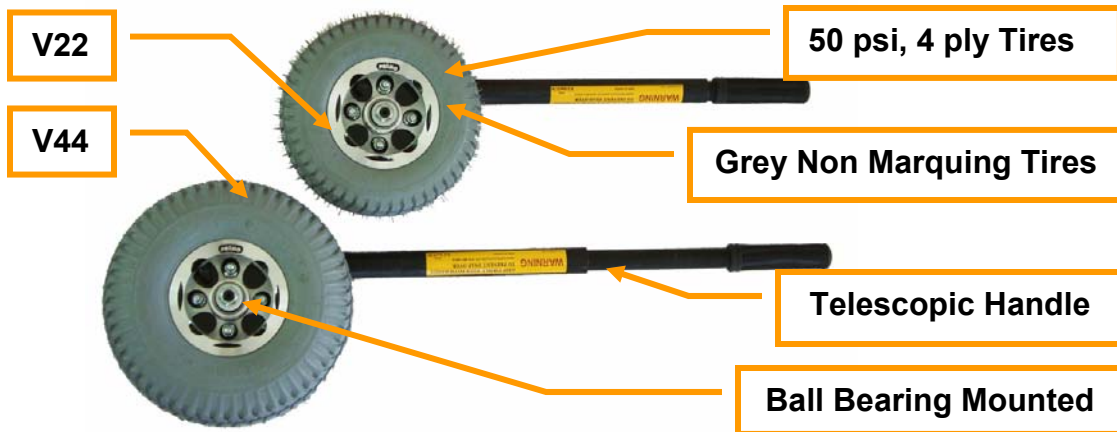

Wheels

For **Robinson** helicopters only!

Shipping overnight!
Competitive prices!

Helicopter	Wheel Model	Tire	Min. Arm Length	Max. Arm Length
Robinson 22	V22	9" (22.8cm)	17" (43.2cm)	22 1/2" (57.1cm)
Robinson 44	V44	10" (25.4cm)	17" (43.2cm)	22 1/2" (57.1cm)

- All Corrosion Resistant Components
- Sturdy Construction
- Threaded Axles
- Adjustable Ground Clearance:
1 3/4" to 2 3/16" (4.5cm to 5.5cm)