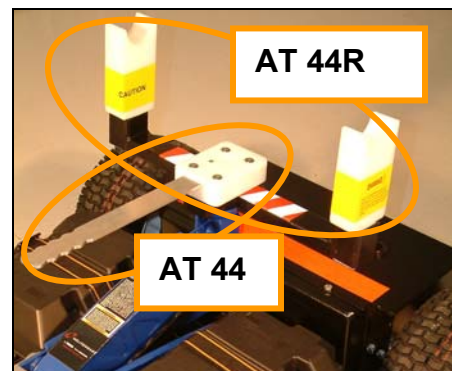

Compatibility Chart

BY VANAIR

	Tow Carts				Attachment devices							
	V 102	V 201	V 204	V 404	AT 44	AT 44R	AT 45	AT 90	AT 45XL	AT 90XL	AT 120	
Robinson												
22	✓				✓							
44	✓	✓	✓	✓	✓							
Rear towing 44			✓			✓						
Enstrom												
280		✓	✓	✓			✓	✓				
480		✓	✓	✓			✓	✓				
Bell												
206		✓	✓	✓			✓	✓		✓		
407		✓	✓	✓			✓	✓		✓		
427				✓					✓	✓		
412				✓					✓	✓		
212				✓					✓	✓		
Eurocopter												
EC 120		✓	✓	✓			✓					✓
AS 350		✓	✓	✓			✓					
EC 130				✓			✓					
AS 355		✓	✓	✓			✓					
BK 117				✓					✓	✓		
EC 135				✓					✓	✓		
EC 145				✓					✓	✓		

Block

Strap

AT 120

AT 45

AT 90

AT 45 & AT 90
 Min. 49" (124.5cm)
 Max. 102" (259cm)

AT 45XL & AT 90XL
 Min. 74.5" (189cm)
 Max. 129" (327.5cm)

AT 44R