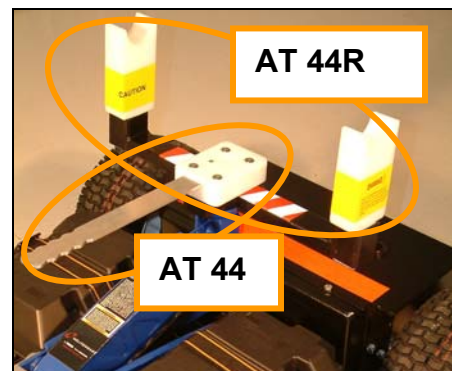

Compatibility Chart

BY VANAIR

	Tow Carts				Attachment devices							
	V 102	V 201	V 204	V 404	AT 44	AT 44R	AT 45	AT 90	AT 45XL	AT 90XL	AT 120	
Robinson												
22	✓				✓							
44	✓	✓	✓	✓	✓							
Rear towing 44			✓			✓						
Enstrom												
280		✓	✓	✓			✓	✓				
480		✓	✓	✓			✓	✓				
Bell												
206		✓	✓	✓			✓	✓			✓	
407		✓	✓	✓			✓	✓			✓	
427				✓					✓	✓		
412				✓					✓	✓		
212				✓					✓	✓		
Eurocopter												
EC 120		✓	✓	✓			✓					✓
AS 350		✓	✓	✓			✓					
EC 130				✓			✓					
AS 355		✓	✓	✓			✓					
BK 117				✓					✓	✓		
EC 135				✓					✓	✓		
EC 145				✓					✓	✓		

Block

Strap

AT 120

AT 45

AT 90

AT 45 & AT 90
 Min. 49" (124.5cm)
 Max. 102" (259cm)

AT 45XL & AT 90XL
 Min. 74.5" (189cm)
 Max. 129" (327.5cm)

AT 44R