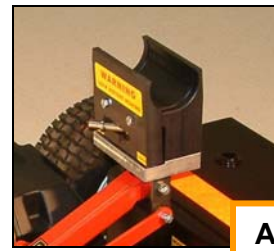

Compatibility Chart

BY VANAIR

	Tow Carts				Attachment devices							
	V 102	V 201	V 204	V 404	AT 44	AT 44R	AT 45	AT 90	AT 45XL	AT 90XL	AT 120	
Robinson												
22	✓				✓							
44	✓	✓	✓	✓	✓							
Rear towing 44			✓			✓						
Enstrom												
280		✓	✓	✓			✓	✓				
480		✓	✓	✓			✓	✓				
Bell												
206		✓	✓	✓			✓	✓		✓		
407		✓	✓	✓			✓	✓		✓		
427				✓					✓	✓		
412				✓					✓	✓		
212				✓					✓	✓		
Eurocopter												
EC 120		✓	✓	✓			✓					✓
AS 350		✓	✓	✓			✓					
EC 130				✓			✓					
AS 355		✓	✓	✓			✓					
BK 117				✓					✓	✓		
EC 135				✓					✓	✓		
EC 145				✓					✓	✓		

Block

Strap

AT 120

AT 45

AT 90

AT 45 & AT 90
 Min. 49" (124.5cm)
 Max. 102" (259cm)

AT 45XL & AT 90XL
 Min. 74.5" (189cm)
 Max. 129" (327.5cm)

AT 44R