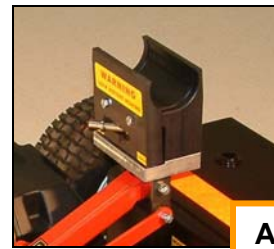

Compatibility Chart

BY VANAIR

	Tow Carts				Attachment devices							
	V 102	V 201	V 204	V 404	AT 44	AT 44R	AT 45	AT 90	AT 45XL	AT 90XL	AT 120	
Robinson												
22	✓				✓							
44	✓	✓	✓	✓	✓							
Rear towing 44			✓			✓						
Enstrom												
280		✓	✓	✓			✓	✓				
480		✓	✓	✓			✓	✓				
Bell												
206		✓	✓	✓			✓	✓			✓	
407		✓	✓	✓			✓	✓			✓	
427				✓					✓	✓		
412				✓					✓	✓		
212				✓					✓	✓		
Eurocopter												
EC 120		✓	✓	✓			✓					✓
AS 350		✓	✓	✓			✓					
EC 130				✓			✓					
AS 355		✓	✓	✓			✓					
BK 117				✓					✓	✓		
EC 135				✓					✓	✓		
EC 145				✓					✓	✓		

Block

Strap

AT 120

AT 45

AT 90

AT 45 & AT 90
 Min. 49" (124.5cm)
 Max. 102" (259cm)

AT 45XL & AT 90XL
 Min. 74.5" (189cm)
 Max. 129" (327.5cm)

AT 44R