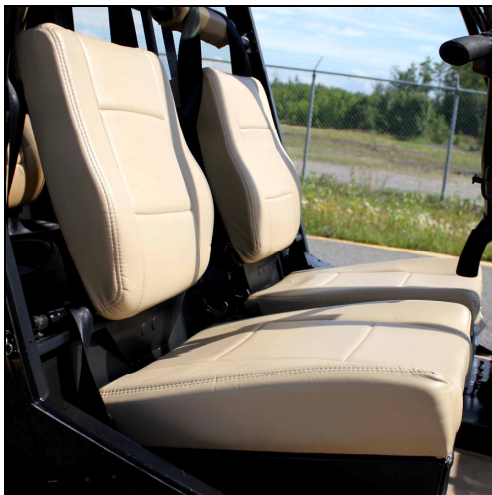

R44

R44 Interior Refurbishing Kits

Heli-Cushions

UltraLeather™ is a luxurious material that is exceptionally durable . It was designed for high wear applications. Cleans effortlessly. It maintains a subtle grain pattern over time that duplicates the surface of genuine leather. UltraLeather is a durable polyurethane alternative to leather. It exceeds heavy-duty industry abrasion standards by more than 13 times, surpassing 400 000 double rubs.

Beige (20)

Grey (21)

Charcoal (23)

High quality Seat Cushions:

Made with high resilience urethane foam to minimize bottoming out effect and to ensure long lasting cushions.

Seats include firm back panel section and ready to install hinges.